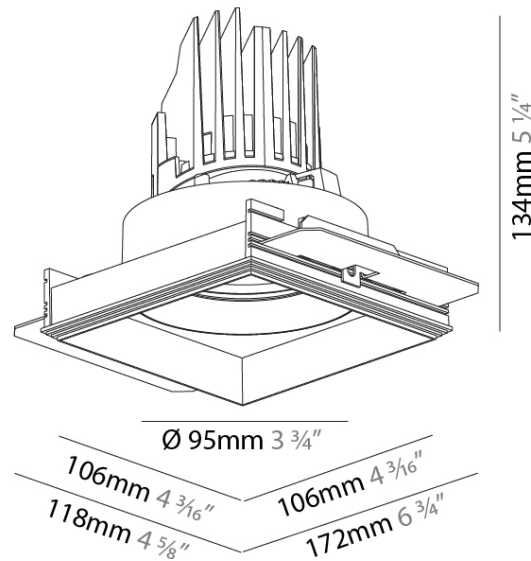

ELECTRICAL

Lamp Type: LED (Zhaga Standard)
Input Wattage (W): 13.2 (2700K) / 16.5
Total Output Wattage (W): 12 (2700K) / 15
Dimming: Tri-Mode (Non-Dimming and Phase Dimming (120Vac only) and 0-10V Dimming)
Driver Included: No
Driver Location: Recessed Housing
Driver Type: Constant Current - Universal
Driver Class: Class 2
Housing: See components
Input Voltage (V): 120 - 277
Constant Current (MA): 350

LED

Number of LEDs: 1
Color Temperature (°K): 2700 / 3000 / 3500 / 4000
Max. Delivered Lumen (lm): 850 / 950 / 1019 / 1040
Nominal Lumen (lm): 960 / 1070 / 1156 / 1180
CRI: >90 CRI
Efficiency (%): 88.5
Lamp Life (hrs): 50000
Upon Request: RGB-W Tunable White Special Color Temperature Special LED

OPTICAL

Reflector: 10
Adjustability: Rotational 355°; Tilt 30°
Upon Request: Special Beam Angles

RATINGS AND CERTIFICATIONS

Zaneen Lighting © 2024, T 1-800-380-3382, F 416-247-9319, www.zaneen.com

Available for international specifications by adding "INT" at the end of the existing Model #. For assistance on 'custom' specifications, contact zteam@zaneen.com. In a constant effort to supply the best product, we reserve the right to change specifications or materials without notice. The most recent specification sheets are found at zaneen.com
IP rating: IP20