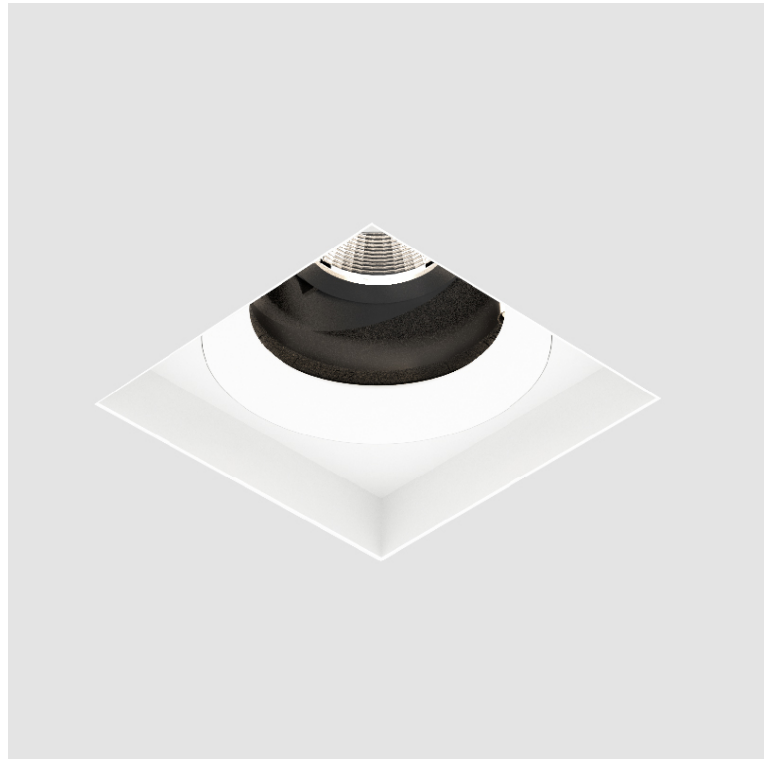

ELECTRICAL

Lamp Type: LED (Zhaga Standard)
Input Wattage (W): 13.2 (2700K) / 16.5
Total Output Wattage (W): 12 (2700K) / 15
Dimming: Tri-Mode (Non-Dimming and Phase Dimming (120Vac only) and 0-10V Dimming)
Driver Included: No
Driver Location: Recessed Housing
Driver Type: Constant Current - Universal
Driver Class: Class 2
Housing: See components
Input Voltage (V): 120 - 277
Constant Current (MA): 350

LED

Number of LEDs: 1
Color Temperature (°K): 2700 / 3000 / 3500 / 4000
Max. Delivered Lumen (lm): 850 / 950 / 1019 / 1040
Nominal Lumen (lm): 960 / 1070 / 1156 / 1180
CRI: >90 CRI
Efficiency (%): 88.5
Lamp Life (hrs): 50000
Upon Request: RGB-W Tunable White Special Color Temperature Special LED

OPTICAL

Reflector: 10
Adjustability: Rotational 355°; Tilt 30°
Upon Request: Special Beam Angles

RATINGS AND CERTIFICATIONS

Zaneen Lighting © 2024, T 1-800-380-3382, F 416-247-9319, www.zaneen.com

Available for international specifications by adding "INT" at the end of the existing Model #. For assistance on 'custom' specifications, contact zteam@zaneen.com. In a constant effort to supply the best product, we reserve the right to change specifications or materials without notice. The most recent specification sheets are found at zaneen.com
IP rating: IP20