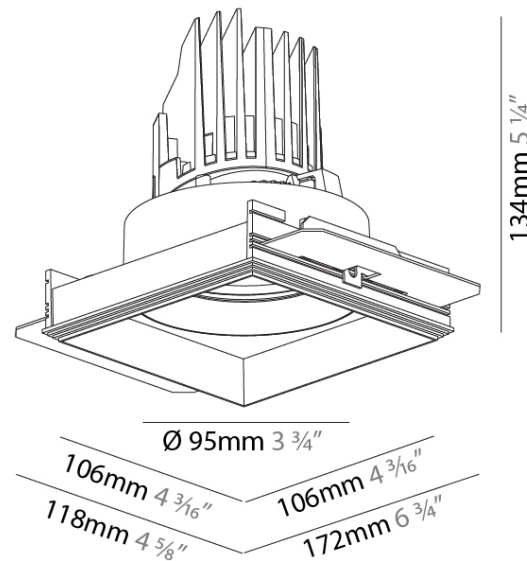

ELECTRICAL

Lamp Type: LED (Zhaga Standard)
Input Wattage (W): 16.5
Total Output Wattage (W): 14.5
Dimming: Tri-Mode (Non-Dimming and Phase Dimming (120Vac only) and 0-10V Dimming)
Driver Included: No
Driver Location: Recessed Housing
Driver Type: Constant Current - Universal
Driver Class: Class 2
Housing: See components
Input Voltage (V): 120 - 277
Constant Current (MA): 500

LED

Number of LEDs: 1
Color Temperature (°K): 2700 / 3000 / 3500 / 4000
Max. Delivered Lumen (lm): 940 / 980 / 1029 / 1050
Nominal Lumen (lm): 1386 / 1438 / 1511 / 1542
CRI: >90 CRI
Efficiency (%): 87.9 / 88.4 / 87.9
Lamp Life (hrs): 50000
Upon Request: RGB-W Tunable White Special Color Temperature Special LED

OPTICAL

Reflector: 20 / 40 / 60
Adjustability: Rotational 355°; Tilt 30°
Upon Request: Special Beam Angles

RATINGS AND CERTIFICATIONS

Zaneen Lighting Inc. © 2024, T 1-800-388-3382, F 416-247-9319, www.zaneen.com

Available for international specifications by adding "INT" at the end of the existing Model #. For assistance on 'custom' specifications, contact zteam@zaneen.com. In a constant effort to supply the best product, we reserve the right to change specifications or materials without notice. The most recent specification sheets are found at zaneen.com
IP rating: IP20