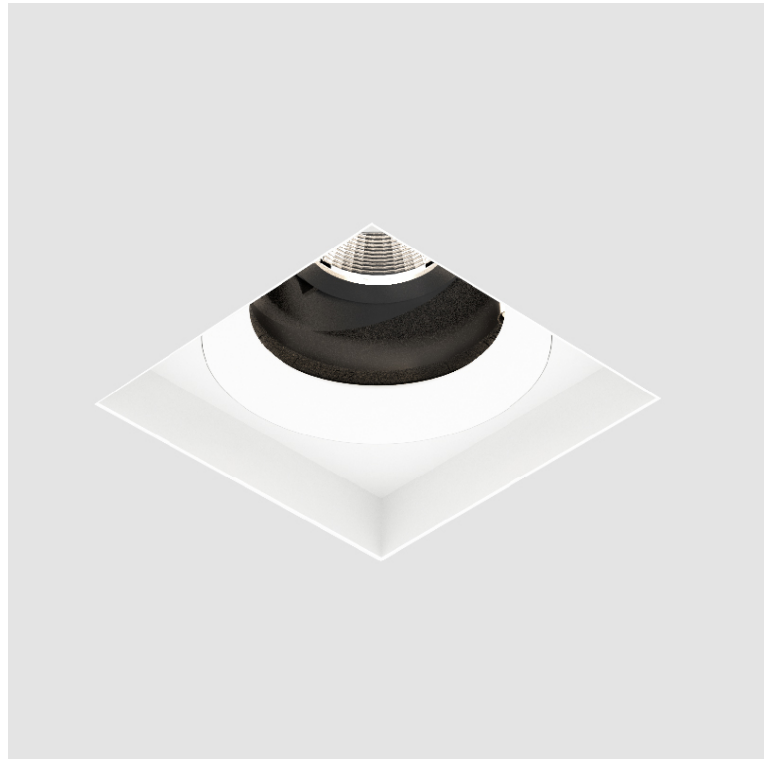

ELECTRICAL

Lamp Type: LED (Zhaga Standard)
Input Wattage (W): 16.5
Total Output Wattage (W): 14.5
Dimming: Tri-Mode (Non-Dimming and Phase Dimming (120Vac only) and 0-10V Dimming)
Driver Included: No
Driver Location: Recessed Housing
Driver Type: Constant Current - Universal
Driver Class: Class 2
Housing: See components
Input Voltage (V): 120 - 277
Constant Current (MA): 500

LED

Number of LEDs: 1
Color Temperature (°K): 2700 / 3000 / 3500 / 4000
Max. Delivered Lumen (lm): 940 / 980 / 1029 / 1050
Nominal Lumen (lm): 1386 / 1438 / 1511 / 1542
CRI: >90 CRI
Efficiency (%): 87.9 / 88.4 / 87.9
Lamp Life (hrs): 50000
Upon Request: RGB-W Tunable White Special Color Temperature Special LED

OPTICAL

Reflector: 20 / 40 / 60
Adjustability: Rotational 355°; Tilt 30°
Upon Request: Special Beam Angles

RATINGS AND CERTIFICATIONS

Zaneen Lighting Inc. © 2024, T 1-800-388-3382, F 416-247-9319, www.zaneen.com

Available for international specifications by adding "INT" at the end of the existing Model #. For assistance on 'custom' specifications, contact zteam@zaneen.com. In a constant effort to supply the best product, we reserve the right to change specifications or materials without notice. The most recent specification sheets are found at zaneen.com
IP rating: IP20