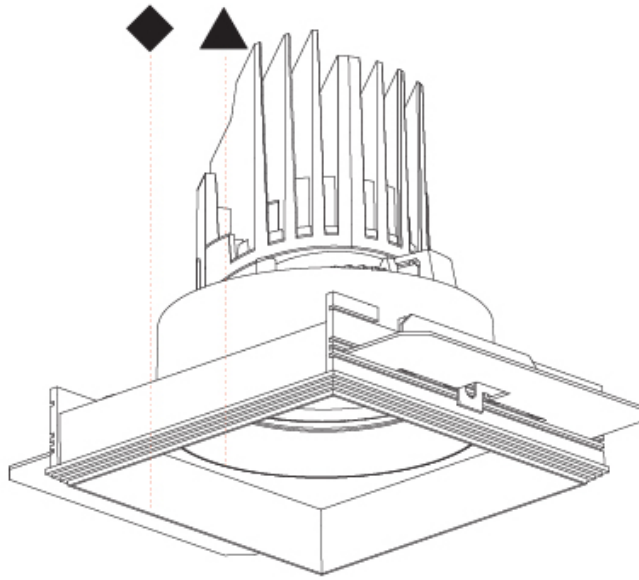

BIONIQ SQUARE ADJUSTABLE TRIMLESS

A37884-

PROJECT

TYPE

SPECIFIER

QUANTITY

DATE

BIONIQ SQUARE ADJUSTABLE TRIMLESS

GENERAL

Series: Bioniq
 Subseries: Bioniq Square Adjustable
 Brand: Prolicht
 Division: Architectural
 Mounting Type: Trimless
 Mounting Location: Ceiling
 Subcategory: Downlight

PHYSICAL

Shape: Square
 Diameter (mm): 95
 Diameter (in): 3 3/4
 Length (mm): 106
 Length (in): 4 1/16
 Width (mm): 106
 Width (in): 4 1/16
 Height (mm): 134
 Height (in): 5 1/4
 Ceiling Thickness (mm): 10 / 12.5 / 15 / 25
 Ceiling Thickness (in): 3/8 or 1/2 or 9/16 or 1
 Min. Recessing Depth (mm): 150
 Min. Recessing Depth (in): 5 7/8
 Light Distribution: Adjustable / Downlight
 Weight (kg): 0.655
 Weight (lbs): 1.44
 Fixture Finish: SSR / BKV / CWI / CRY / HAB / UFT / ITA / RUA / FTG / MYG / LOD / PUS / FRO / FUP / KIA / POP / BLS / SPG / MEY / GOH / GUM / CHC / COM / ABZ / JAG / OBR / MOS / ROR
 Fixture Material: Aluminum Die Cast
 Cut-out Measurements: 120mm / 4 3/4" x 120mm / 4 3/4"
 Upon Request: Unique Ceiling Thickness