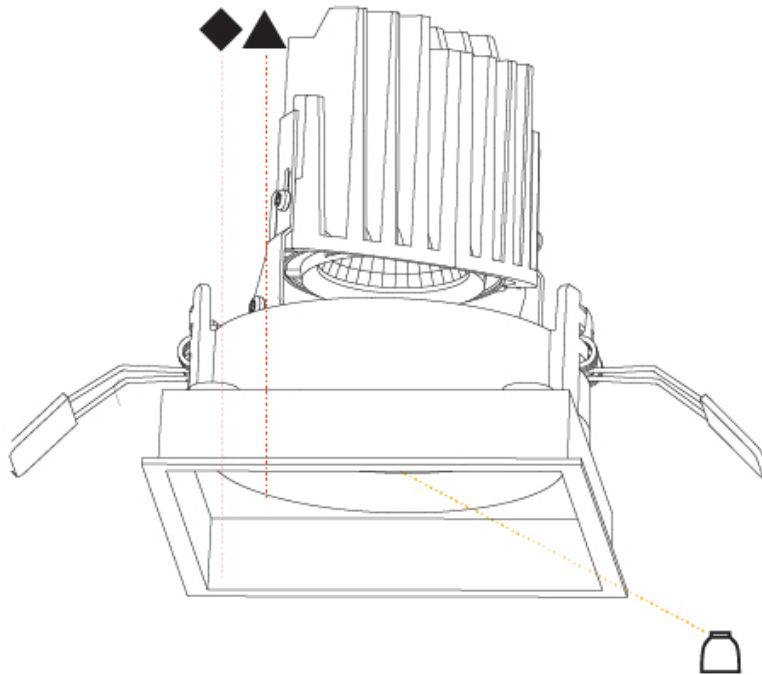

BIONIQ SQUARE ADJUSTABLE RECESSED

A35356-

PROJECT

TYPE

SPECIFIER

QUANTITY

DATE

A