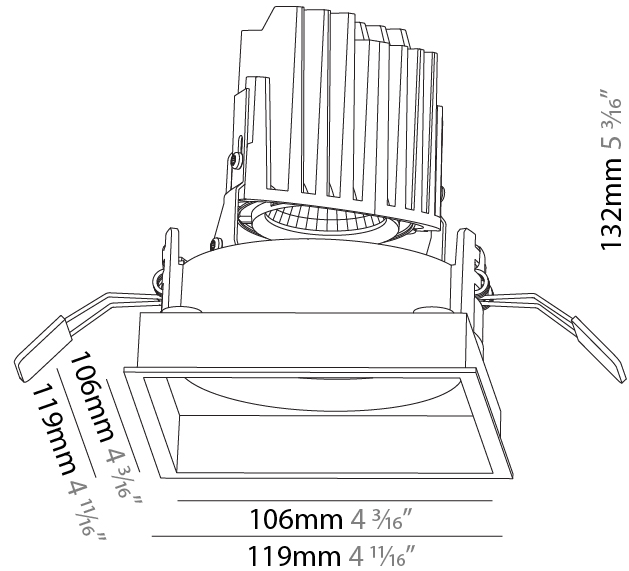

PHYSICAL

Shape: Square
Length (mm): 119
Length (in): 4 11/16
Width (mm): 119
Width (in): 4 11/16
Depth (mm): 132
Depth (in): 5 3/16
Ceiling Thickness (mm): 10 / 12.5 / 15
Ceiling Thickness (in): 3/8 or 1/2 or 9/16
Min. Recessing Depth (mm): 200
Min. Recessing Depth (in): 7 7/8
Light Distribution: Adjustable / Downlight
Weight (kg): 0.544
Weight (lbs): 1.2
Fixture Finish: SSR / BKV / CWI / CRY / HAB / UFT / ITA / RUA / FTG / MYG / LOD / PUS / FRO / FUP / KIA / POP / BLS / SPG / MEY / GOH / GUM / CHC / COM / ABZ / JAG / OBR / MOS / ROR
Fixture Material: Aluminum Die Cast
Cut-out Measurements: 114mm / 4 1/2" x 114mm / 4 1/2"

ELECTRICAL

Lamp Type: LED (Zhaga Standard)
Input Wattage (W): 13.2 / 16.5
Total Output Wattage (W): 12 / 14
Dimming: Tri-Mode (Non-Dimming and Phase Dimming (120Vac only) and 0-10V Dimming)
Driver Included: No
Driver Location: Recessed Housing
Driver Type: Constant Current - Universal
Driver Class: Class 2
Housing: See components
Input Voltage (V): 120 - 277
Constant Current (MA): 350

LED

Number of LEDs: 1
Color Temperature (°K): 2700 / 3000 / 3500 / 4000
Max. Delivered Lumen (lm): 850 / 950 / 1019 / 1040
Nominal Lumen (lm): 960 / 1070 / 1156 / 1180
CRI: >90 CRI
Lamp Life (hrs): 50000

OPTICAL

Reflector°: 10
Adjustability: Rotational 355°; Tilt 30°

RATINGS AND CERTIFICATIONS

Certified By: Certified for North American Standards
IP rating: IP20