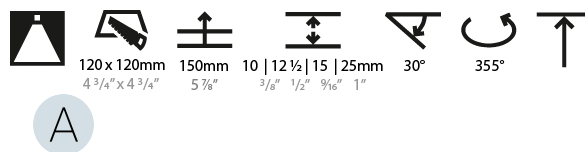

ELECTRICAL

Lamp Type: LED (Zhaga Standard)
Input Wattage (W): 16.5
Total Output Wattage (W): 14.7
Dimming: Dali Dimming
Driver Included: No
Driver Location: Recessed Housing
Driver Type: Constant Current - 120Vac
Driver Class: Class 2
Housing: See Components
Input Voltage (V): 120
Constant Current (MA): 350

LED

Number of LEDs: 1
Max. Delivered Lumen (lm): 770
Nominal Lumen (lm): 1140
CRI: >90 CRI
Lamp Life (hrs): 50000
Upon Request: RGB-W Tunable White Special Color Temperature Special LED

OPTICAL

Reflector°: 20 / 40 / 60
Adjustability: Rotational 355°; Tilt 30°
Upon Request: Special Beam Angles

RATINGS AND CERTIFICATIONS

Certified By: Certified for North American Standards
Zaneen Lighting Inc. © 2024, P.O. Box 3387, Farm 247-9319, www.zaneen.com

Patents: International specifications by adding 'INT' at the end of the existing Model #. For assistance on 'custom' specifications, contact zteam@zaneen.com.
In a constant effort to supply the best product, we reserve the right to change specifications or materials without notice. The most recent specification sheets are found at zaneen.com