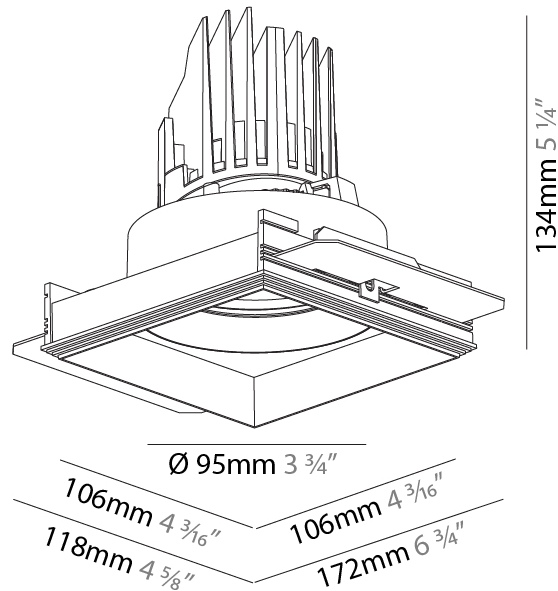

ELECTRICAL

Lamp Type: LED (Zhaga Standard)
Input Wattage (W): 16.5
Total Output Wattage (W): 14.7
Dimming: Dali Dimming
Driver Included: No
Driver Location: Recessed Housing
Driver Type: Constant Current - 120Vac
Driver Class: Class 2
Housing: See Components
Input Voltage (V): 120
Constant Current (MA): 350

LED

Number of LEDs: 1
Max. Delivered Lumen (lm): 770
Nominal Lumen (lm): 1140
CRI: >90 CRI
Lamp Life (hrs): 50000
Upon Request: RGB-W Tunable White Special Color Temperature Special LED

OPTICAL

Reflector°: 20 / 40 / 60
Adjustability: Rotational 355°; Tilt 30°
Upon Request: Special Beam Angles

RATINGS AND CERTIFICATIONS

Certified By: Certified for North American Standards
Zaneen Lighting Inc. © 2024, P.O. Box 3387, Farm 247-9319, www.zaneen.com

Patents: International specifications by adding 'INT' at the end of the existing Model #. For assistance on 'custom' specifications, contact zteam@zaneen.com.
In a constant effort to supply the best product, we reserve the right to change specifications or materials without notice. The most recent specification sheets are found at zaneen.com