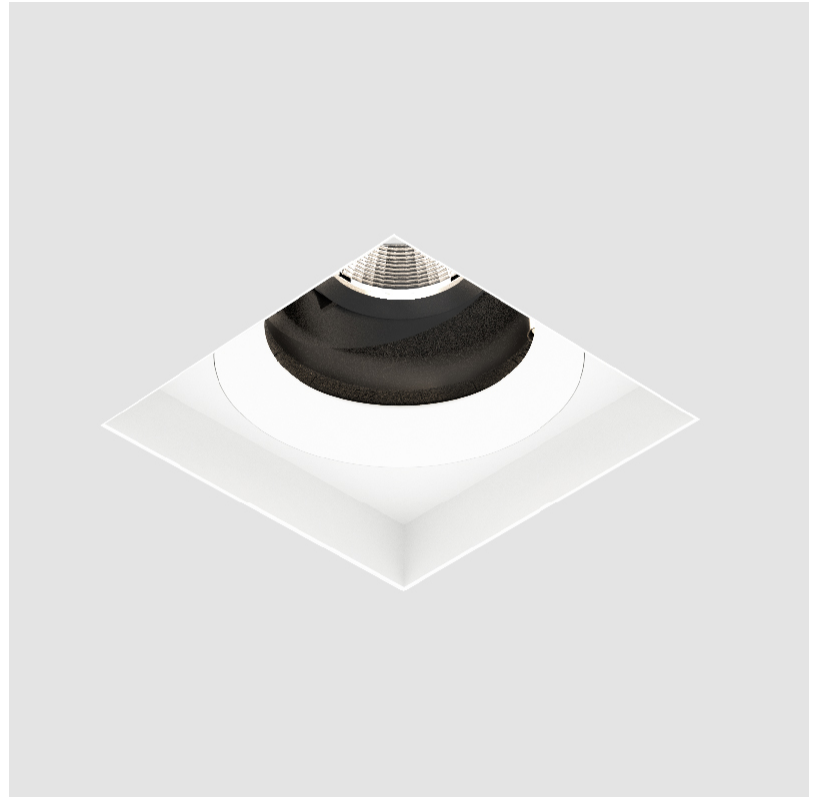

ELECTRICAL

Lamp Type: LED (Zhaga Standard)
Input Wattage (W): 16.5
Total Output Wattage (W): 14.7
Dimming: Dali Dimming
Driver Included: No
Driver Location: Recessed Housing
Driver Type: Constant Current - 120Vac
Driver Class: Class 2
Housing: See Components
Input Voltage (V): 120
Constant Current (MA): 350

LED

Number of LEDs: 1
Max. Delivered Lumen (lm): 770
Nominal Lumen (lm): 1140
CRI: >90 CRI
Lamp Life (hrs): 50000
Upon Request: RGB-W Tunable White Special Color Temperature Special LED

OPTICAL

Reflector°: 20 / 40 / 60
Adjustability: Rotational 355°; Tilt 30°
Upon Request: Special Beam Angles

RATINGS AND CERTIFICATIONS

Certified By: Certified for North American Standards
Zaneen Lighting Inc. © 2024, P.O. Box 3387, Farm 247-9319, www.zaneen.com

Patents: International specifications by adding 'INT' at the end of the existing Model #. For assistance on 'custom' specifications, contact zteam@zaneen.com.
In a constant effort to supply the best product, we reserve the right to change specifications or materials without notice. The most recent specification sheets are found at zaneen.com